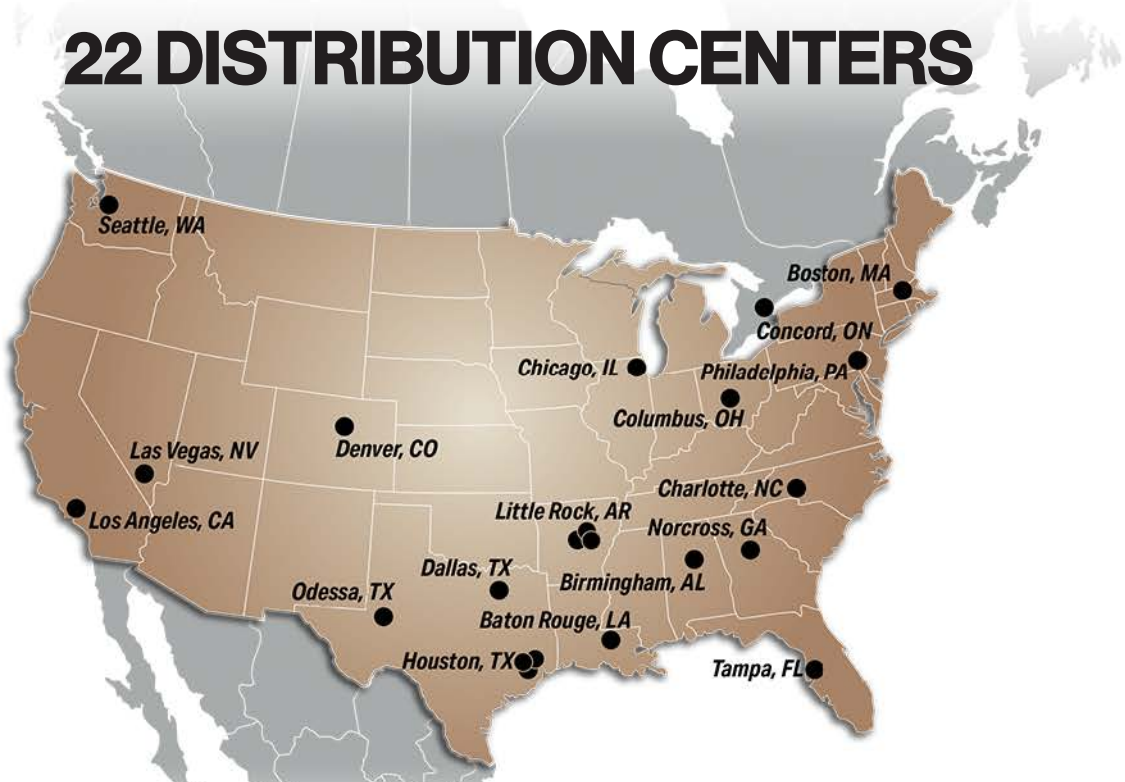

22 DISTRIBUTION CENTERS

When **TIME** and **EFFICIENCY** are just as important as **PRICE** and **QUALITY**...

We make your business our **PRIORITY**

US: 1-800-945-5542 CANADA: 1-877-611-5122

WWW.PRIORITYWIRE.COM